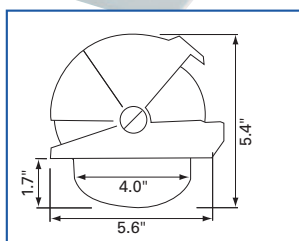

## Offshore® 105 Compass

Card diameter: 3.64" (91mm)

Offshore® 105	Compass Only	Optional Bracket kit
<b>Black compass</b>		
Flat black card	17263	17268
Conical black card	17264	17268
<b>White compass</b>		
Flat black card	17265	17267
Conical black card	17266	17267
Conical white card	48972	17267