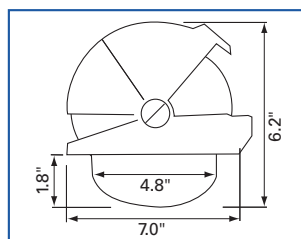

## Offshore® 105 Compass

Card diameter: 3.64" (91mm)

Offshore® 105	Compass Only	Optional Bracket kit
<b>Black compass</b>		
Flat black card	17263	17268
Conical black card	17264	17268
<b>White compass</b>		
Flat black card	17265	17267
Conical black card	17266	17267
Conical white card	48972	17267

## Offshore® 135 Compass

Card diameter: 5.2" (130mm)

Offshore® 135	Compass Only	Optional Bracket kit
<b>Black compass</b>		
Flat black card	17259	17260
Conical black card	23484	17260
<b>White compass</b>		
Flat black card	17261	17262
Conical black card	23493	17262
Conical white card	48976	17262