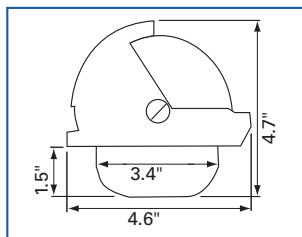

Offshore® 90 Compass

Card diameter: 3.24" (81mm)

Offshore® 90	Compass Only	Optional Bracket kit
Black compass		
Flat black card	17269	17271
Conical black card	17270	17271
White compass		
Flat black card	17272	17274
Conical black card	17273	17274
Conical white card	48968	17274

17266*