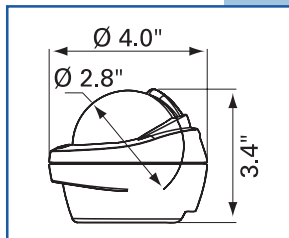

Offshore® Compasses

Offshore Compass Features

- Precise, 5° graduations and heading numerals every 30°
- Card clearance allows 35° turns without affecting compass accuracy
- One high-visibility lubberline
- Exclusive Vibration Absorber system for exceptional card stability
- Vitor® diaphragm with extreme expansion and retraction capacity compensates for fluctuations in fluid volume caused by temperature and pressure preventing the formation of bubbles
- One-piece molded flange and bowl is waterproof
- All parts are fully treated for UV-resistance
- Scratch-resistant dome
- 12/24V DC lighting (12V only Offshore 75)
- Articulated protective hood slides fully open, partially open and closed with audible click-stops (Offshore 105 and 135)
- Includes compensation cell (optional on Offshore 75)
- Mounts horizontally or vertically on any surface regardless of angle

Offshore® 75 Compass

Card diameter: 2.8" (70mm)