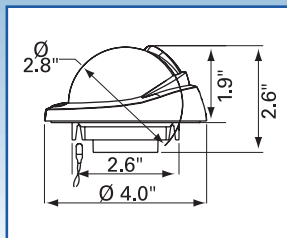

Offshore® 75				
Model	Mount	Housing Color	Bezel Color	Card Color
48833	Flush	-	Black	Black
48837	Flush	-	White	White
48841	Dashboard	-	Black	Black
48845	Dashboard	-	White	White
48849	Binnacle	Black	Black	Black
48853	Binnacle	White	White	White
48933	Binnacle	Gray	Light Gray	Black
48857	Bracket	Black	Black	Black
48861	Bracket	White	White	White
48949	Bracket	Gray	Light Gray	Black

Offshore® is a registered trademark of Plastimo.

See page 15 for accessories

Visit us on the web www.navimousa.com